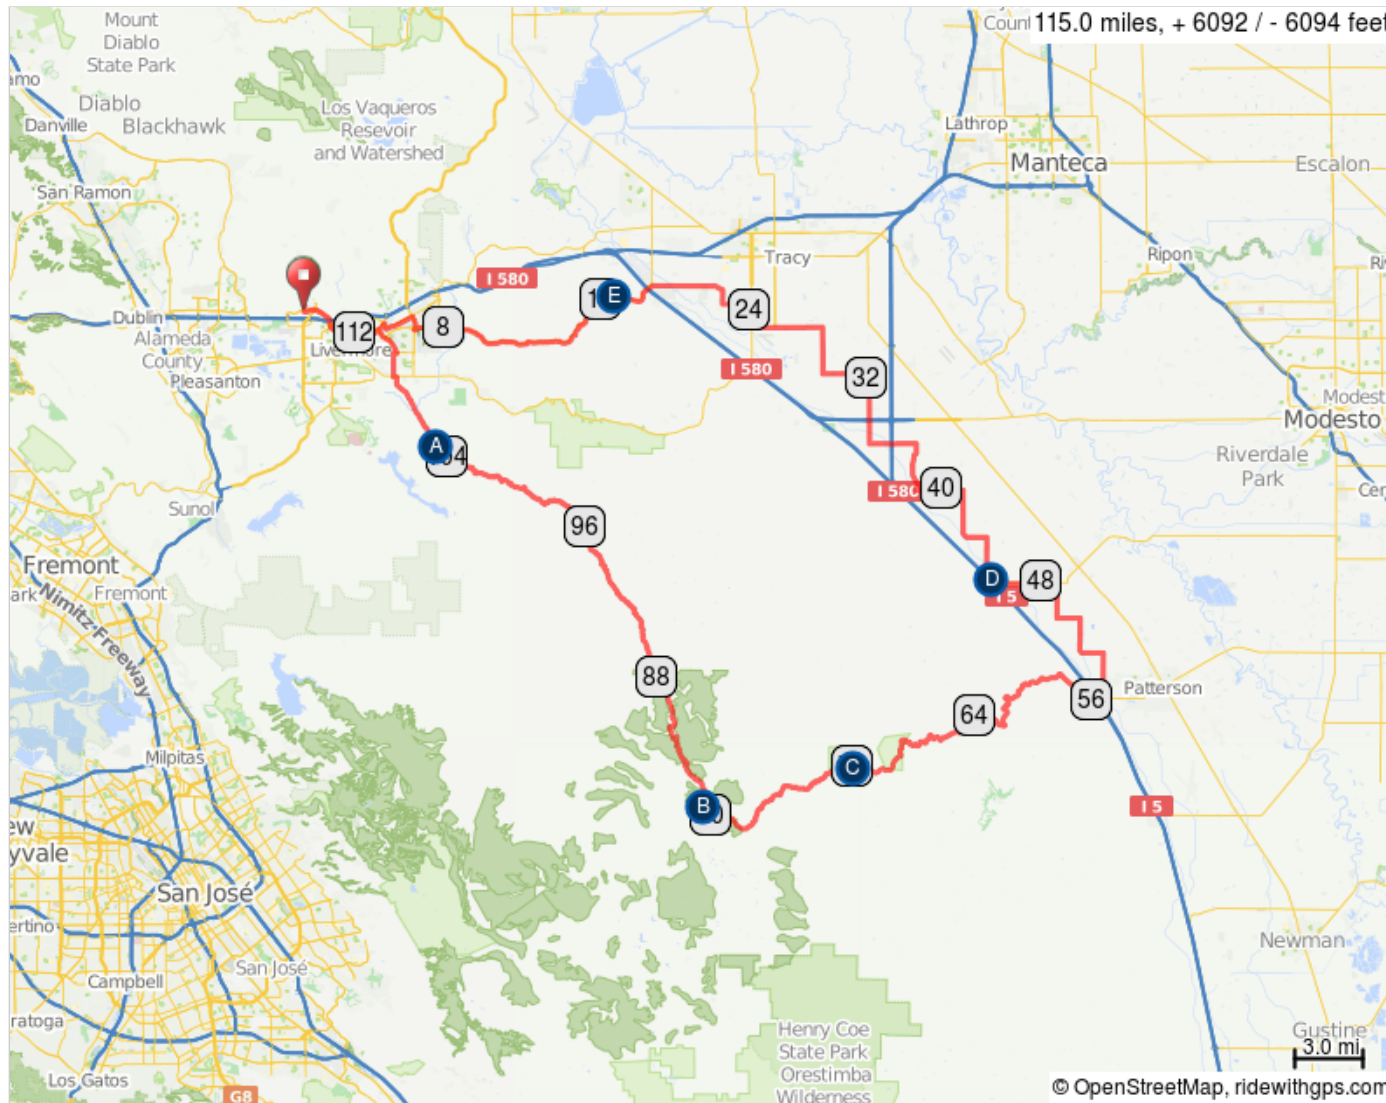

21.7 miles. +1381/-1720 feet

48.6	→	R onto Stark Rd	1.5
50.1	←	L onto Minnear Rd	1.0
51.1	→	R onto Raines Rd	1.6
52.6	↑	Continue onto Zacharias Rd	0.9
53.5	→	R onto Rogers Rd	2.0
55.5	→	R onto Del Puerto Canyon Rd	0.5
56.0	→	R to stay on Del Puerto Canyon Rd	24.5
80.5	→	R onto Mines Rd	24.5
104.9	→	R to stay on Mines Rd	3.5
108.4	←	L onto Tesla Rd	0.1
108.6	→	R onto Buena Vista Ave	1.0
109.6	→	R onto East Ave	0.1
109.7	←	L onto N Mines Rd	1.3

64.2 miles. +4682/-4253 feet

Note: Ride safe, obey all traffic laws, and ride single file!

22.4	←	L onto Valpico Rd	1.3
23.6	→	R onto Corral Hollow Rd	1.0
24.7	←	L onto W Linne Rd	3.0
27.7	→	R onto Chrisman Rd	2.0
29.7	←	L onto Durham Ferry Rd	2.0
31.7	→	R onto S Bird Rd	3.0
34.7	←	L onto Blewett Rd	2.0
36.7	→	R onto S Koster Rd	2.1
38.8	←	L onto Gaffery Rd	2.0
40.8	→	R onto Welty Rd	2.0
42.8	↑	Continue onto W Hamilton Rd	1.0
43.7	→	R onto McCracken Rd	1.8
45.5	↑	Continue onto Howard Rd	3.1
45.7		<b>Rest Stop - Joe's Travel Plaza</b>	

# Cycling 4 Veterans 115 mile 6100ft Route Sheet

Note: Ride safe, obey all traffic laws, and ride single file!

**Event and Emergency - ????**

**Hospital Emergency Information:**  
Valleycare Urgent Care (Livermore):  
925-373-4018

## ALL ROUTES

- #1 Patterson - Cross Rd 12:30pm
- #2 Patterson - Midway 11:30am
- #3 Joes Travel Plaza 10:30am
- #4 Frank Raines Park 1:00pm
- #5 Cal Fire Station 2:30pm
- #6 Mines - Del Valle 4:45pm