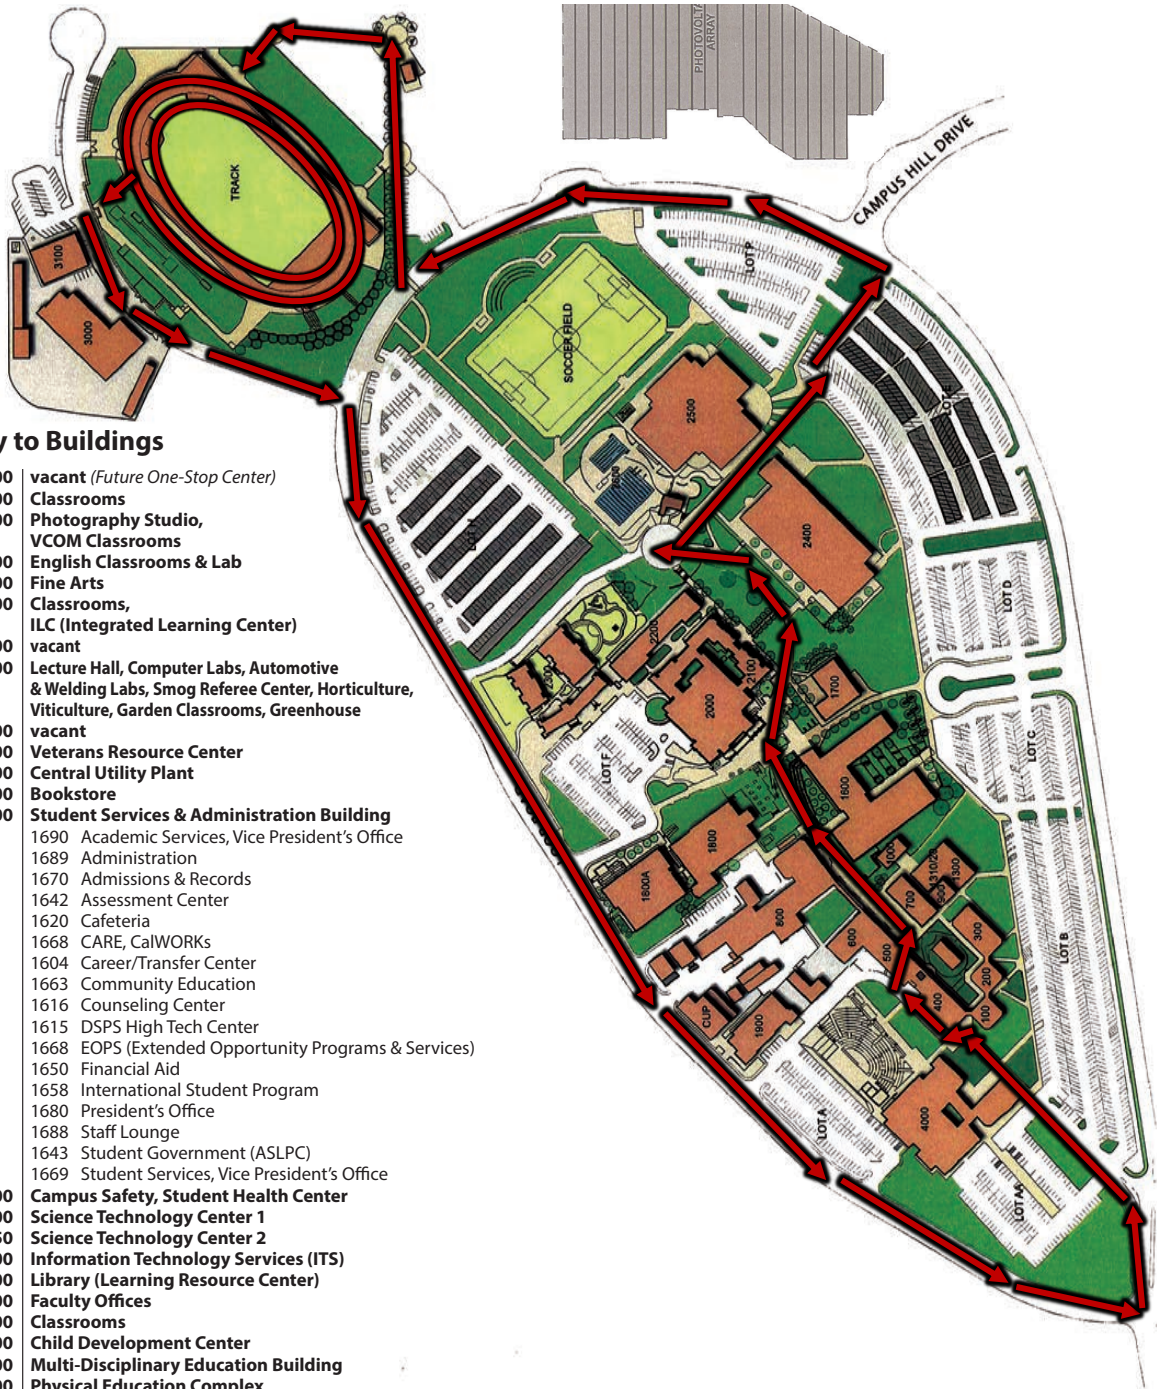

LAS POSITAS COLLEGE CAMPUS MAP

3000 Campus Hill Drive
 Livermore, CA 94551
 925.424.1000

Key to Buildings

- 100 vacant (*Future One-Stop Center*)
- 200 Classrooms
- 300 Photography Studio, VCOM Classrooms
- 400 English Classrooms & Lab
- 500 Fine Arts
- 600 Classrooms, ILC (Integrated Learning Center)
- 700 vacant
- 800 Lecture Hall, Computer Labs, Automotive & Welding Labs, Smog Referee Center, Horticulture, Viticulture, Garden Classrooms, Greenhouse
- 900 vacant
- 1000 Veterans Resource Center
- 1100 Central Utility Plant
- 1300 Bookstore
- 1600 **Student Services & Administration Building**
 - 1690 Academic Services, Vice President's Office
 - 1689 Administration
 - 1670 Admissions & Records
 - 1642 Assessment Center
 - 1620 Cafeteria
 - 1668 CARE, CalWORKs
 - 1604 Career/Transfer Center
 - 1663 Community Education
 - 1616 Counseling Center
 - 1615 DSPS High Tech Center
 - 1668 EOPS (Extended Opportunity Programs & Services)
 - 1650 Financial Aid
 - 1658 International Student Program
 - 1680 President's Office
 - 1688 Staff Lounge
 - 1643 Student Government (ASLPC)
 - 1669 Student Services, Vice President's Office
- 1700 **Campus Safety, Student Health Center**
- 1800 **Science Technology Center 1**
- 1850 **Science Technology Center 2**
- 1900 **Information Technology Services (ITS)**
- 2000 **Library (Learning Resource Center)**
- 2100 **Faculty Offices**
- 2200 Classrooms
- 2300 **Child Development Center**
- 2400 **Multi-Disciplinary Education Building**
- 2500 **Physical Education Complex**
- 3000 **Maintenance & Operations Building**
- 3100 **Maintenance & Operations Offices**
- 4000 **Mertes Center for the Arts**